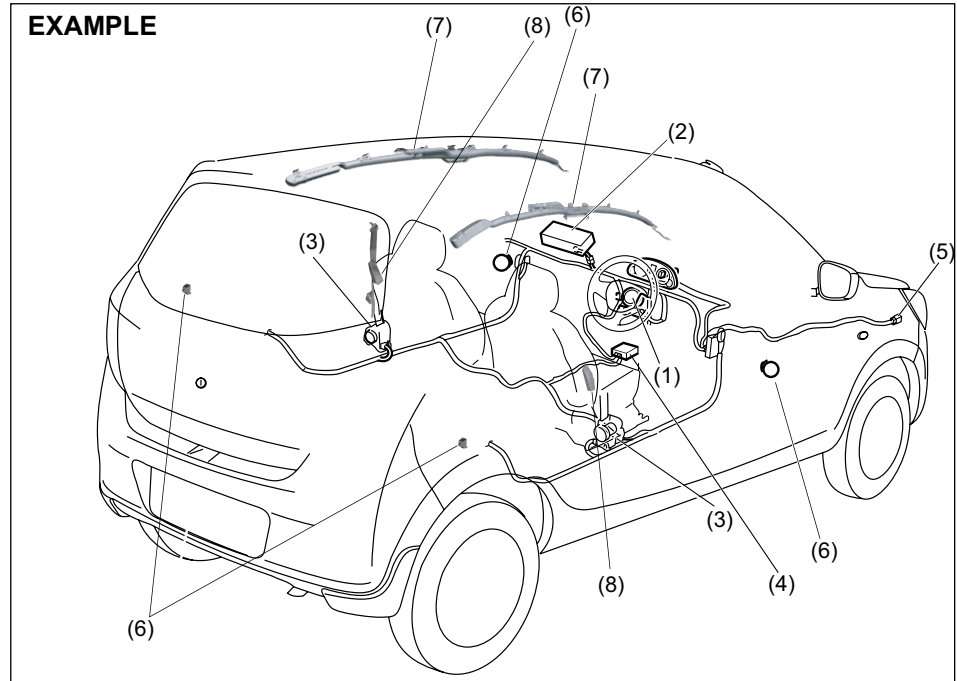

Supplemental restraint system (airbags)

⚠ WARNING

This section describes the protection provided by your MARUTI SUZUKI vehicle's supplemental restraint system (airbags). Read and follow all instructions carefully to minimize your risk of severe injury or death in the event of a collision.

Your vehicle is equipped with a supplemental restraint system consisting of the following components in addition to a lap-shoulder belt at each seating position.

- (1) Driver's front airbag module
- (2) Front passenger's front airbag module
- (3) Front seat belt pretensioners
- (4) Airbag controller
- (5) Forward collision sensor
- (6) Side collision sensor
- (7) Side curtain airbag module
- (8) Side airbag module

53T01005