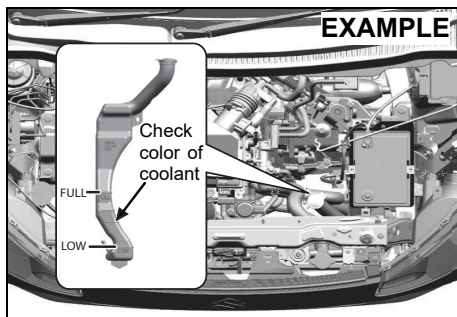

INSPECTION AND MAINTENANCE

NOTICE

(Continued)
have your vehicle inspected by a Maruti Suzuki authorised workshop.

NOTE:

Maruti Suzuki highly recommends the use of Maruti Suzuki genuine coolant. Maruti Suzuki genuine coolant has been specially formulated for your Maruti Suzuki product and contributes to the desired vehicle performance and ideal driving experience.

Depending on the production period of your vehicle, the coolant type filled at the time of a brand new car differs. There are two coolant types, SUZUKI LLC: Super (Blue) Coolant and SUZUKI LLC: Standard (Yellow) Coolant. You can check the original coolant type in your vehicle by the color of the coolant in the reservoir tank (Refer below figure).

53TM06016

Coolant Color	Coolant Type
Blue	Suzuki LLC : Super
Yellow	Suzuki LLC : Standard

NOTE:

The same type of coolant that is filled at the time of a brand new car should be used when you add or replace the coolant.

SUZUKI LLC: Super (Blue) Coolant:

NOTICE

- This coolant is already diluted to the proper percentage. Do not dilute with distilled water additionally. Doing so may result in the possibility of freezing and/or overheating coolant.
- Do not add SUZUKI LLC: Standard (Yellow) Coolant or distilled water or others when your vehicle is originally filled with SUZUKI LLC: Super (Blue) Coolant. If such a case occurs, then get the vehicle inspected by a Maruti Suzuki authorised workshop.

SUZUKI LLC: Standard (Yellow) Coolant:

NOTICE

- The concentration of the mixture to be used shall be 30% antifreeze and 70% distilled water. Do not use straight coolant nor plain water.
- If the lowest ambient temperature in your area is expected to be -15°C (5°F) or below, use higher concentrations up to 60% following the instructions on the antifreeze container. Concentrations greater than 60% will cause overheating conditions.
- When your vehicle is originally filled with SUZUKI LLC: Standard (Yellow) Coolant, follow the maintenance schedule of SUZUKI LLC: Standard (Yellow) Coolant in this section. In case you replace with Suzuki LLC: Super (Blue) Coolant, then get the vehicle inspected by a Maruti Suzuki authorised workshop.