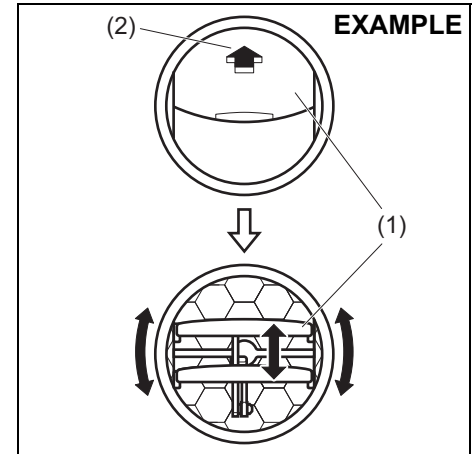

Side outlet

To open the louver (1), push the arrow part (2) as shown in the illustration. To adjust the direction of the air flow, move up or down or turn the opened louver (1).