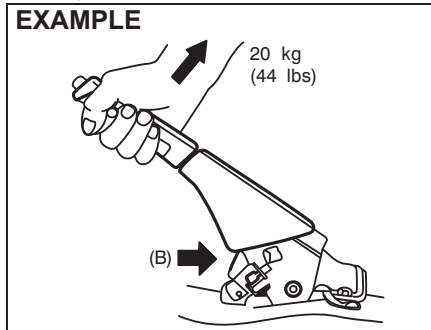

**Parking brake**

09-60A226A

**Ratchet tooth specification (B): 6th-9th  
Lever pull force (I) : 200N (20 kg)**

Check the parking brake for proper adjustment by counting the number of clicks made by the ratchet teeth as you slowly pull up on the parking brake lever to the point of full engagement. The parking brake lever should stop between the specified ratchet teeth and the rear wheels should be securely locked. If the parking brake is not properly adjusted or the brakes drag after the lever has been fully released, have the parking brake inspected and/or adjusted by your Maruti Suzuki authorized workshop.