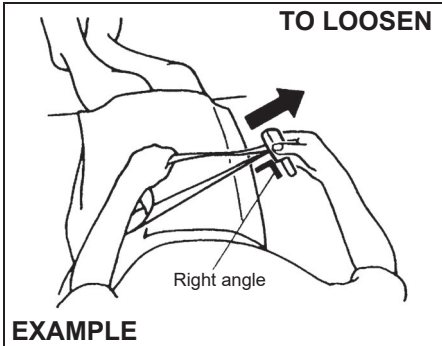

Lap belt

Rear center seat belt

Sit up straight and well back in the seat. To fasten the belt, pull the latch plate attached to the seat belt across your hips and press it straight into the buckle until you hear a “click”. To reduce the risk of sliding under the belt during a collision, position the belt across your lap as low on your hips as possible and adjust it to a snug fit.

TO TIGHTEN

EXAMPLE

80JS028

To tighten the belt, pull the free end of the belt across alongside the lap strap.

TO LOOSEN

EXAMPLE

80JS029

To lengthen, release the latch plate from the buckle, pull the latch plate (adjuster) in

the direction of the arrow, at right angles to the belt. The latch plate should then be refitted into the buckle and the belt tightened as previously described.

To unfasten the belt, press the release button on the buckle catch.