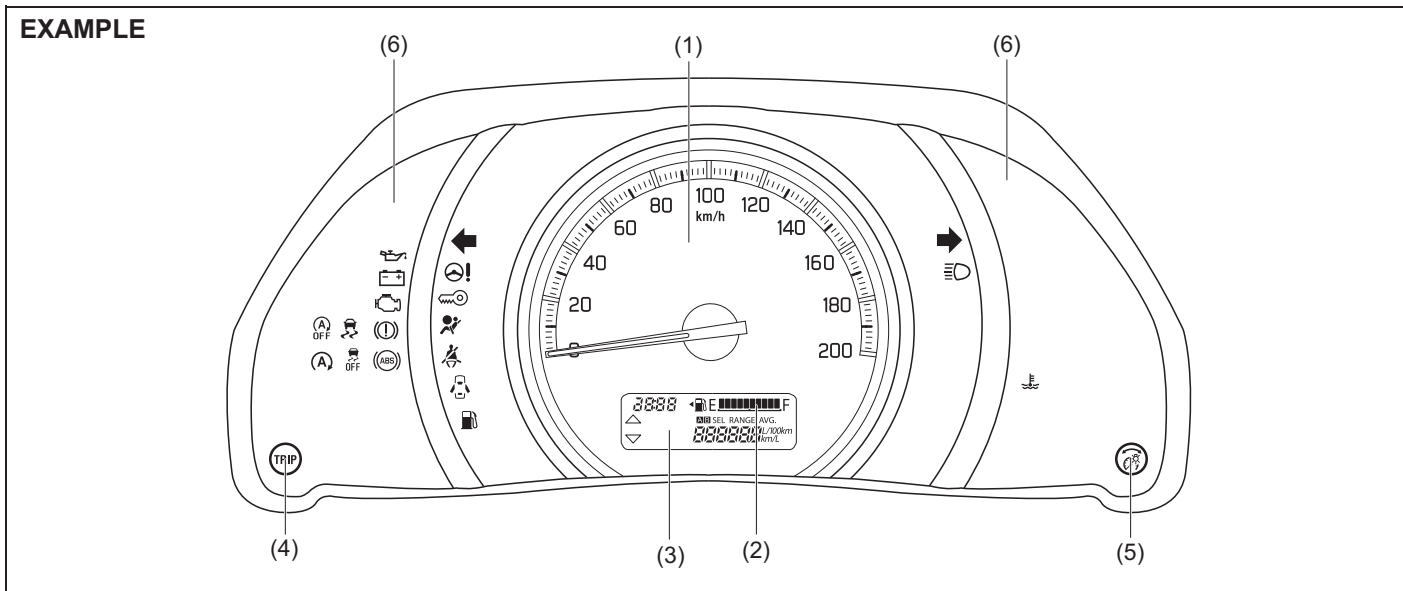

BEFORE DRIVING

Instrument cluster

1. Speedometer
2. Fuel gauge
3. Information display
4. Trip meter selector knob
5. Indicator selector knob
6. Warning and indicator lights

52RM20471