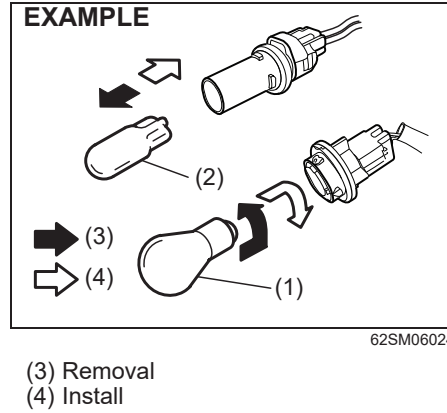

- (2) Removal
- (3) Install

Front turn signal light and front position light

- (1) Front turn signal light
- (2) Front position light

- 1) Open the engine hood while the engine is stopped. To remove the bulb holder of the front turn signal light (1) or the front position light (2) from the light housing, turn the holder counterclockwise and pull it out.