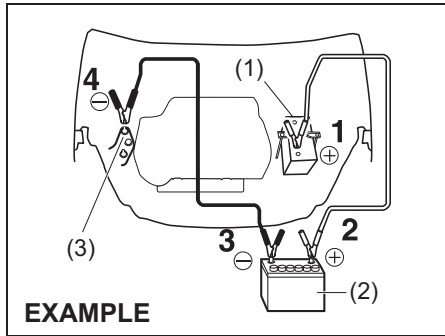

54P000804

3) Connect jump leads as follows:

1. Connect one end of the first jump lead to the positive (+) terminal of the discharged battery (1).
2. Connect the other end to the positive (+) terminal of the booster battery (2).
3. Connect one end of the second jump lead to the negative (-) terminal of the booster battery (2).
4. Make the final connection to an unpainted, heavy metal part (i.e. engine mount bracket (3)) of the engine of the vehicle with the discharged battery (1).

⚠ WARNING

Never connect the jump lead directly to the negative (-) terminal of the discharged battery, or an explosion may occur.

⚠ CAUTION

Connect the jump lead to the engine mount bracket securely. If the jump lead disconnects from the engine mount bracket because of vibration at the start of the engine, the jump lead could be caught in the drive belts.

4) If the booster battery you are using is fitted to another vehicle, start the engine of the vehicle with the booster battery. Run the engine at moderate speed.
5) Start the engine of the vehicle with the discharged battery.
6) Remove the jump leads in the exact reverse order in which you connected them.

Towing your vehicle

If you need to have your vehicle towed, contact a professional service. Maruti Suzuki authorized workshop can provide you with detailed towing instructions.

NOTICE

Observe the following instructions when towing your vehicle.

- To help avoid damage to your vehicle during towing, proper equipment and towing procedures must be used.
- Using the frame hook, tow your vehicle on paved roads for short distances at low speed.