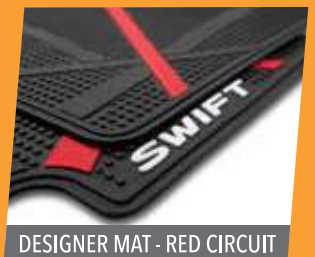

DESIGNER MAT - RED CIRCUIT
Red Circuit - 75901M55R00 - ₹1 490
Club Rider - 75901M55R30 - ₹1 490