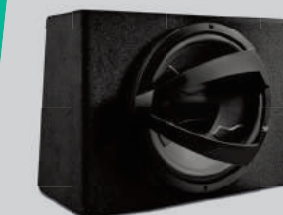

SUBWOOFER 1000W DBX 30.3

990J0M999E0-070 ₹11 053