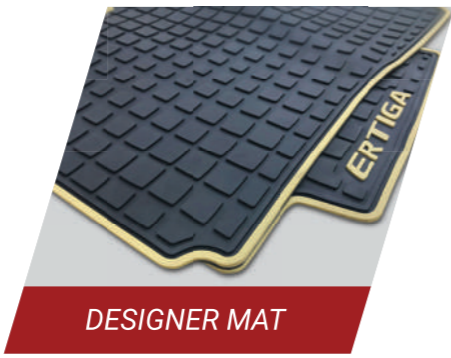

NUMBER PLATE GARNISH

DESIGNER MAT

TISSUE BOX