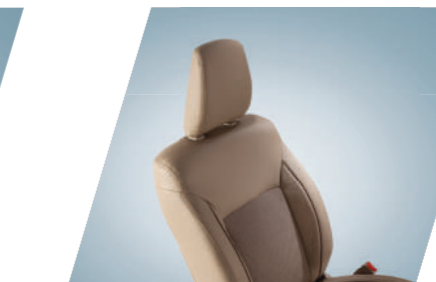

BROWN MESH FABRIC HIGHLIGHT

990J0M72RB6-040 (V/Z) ₹ 9 867
990J0M72RB6-030 (L) ₹ 9 779

- PREMIUM PU
- PU
- PU+FABRIC

*Caution: Seat Covers shown above are not applicable for ZXi+ variant, can not be installed for Seat with Airbag.