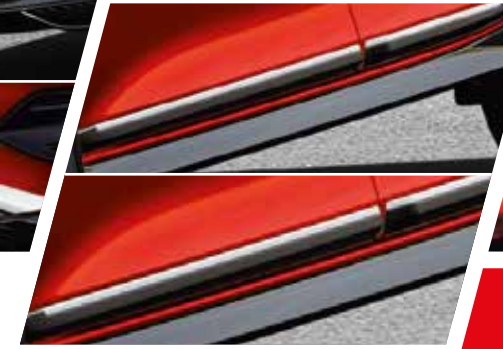

RACING ROADSTAR™ PACKAGE

WHITE - 990J0M75TTE-030 (Z+/Z), ₹ 38 990

Let the racer in you shine through with the exciting accessories for the Epic New Swift. Inspired by the racing culture, this package is curated to take your car's sporty looks to the next level.

1. Front Underbody Spoiler
- Midnight Black
2. Front Bumper Garnish
- Pearl Arctic White

3. Side Underbody Spoiler
- Midnight Black
4. Body Side Moulding
- White Insert

5. Rear Mid Garnish
- Midnight Black

6. Door Visor
- Stainless Steel Insert

7. Rear Underbody Spoiler
- Midnight Black +
Pearl Arctic White

8. Rear Upper Spoiler
- Midnight Black +
Pearl Arctic White

9. Wheel Arch Kit
- Midnight Black +
Pearl Arctic White

10. Hood + Roof Graphics
- Carbon Drift

11. Red Circuit Launch
Finish Seat Cover

12. Interior Styling Kit
- Carbon + Red

13. Illuminated Door
Sill Guard

14. All Weather 3D Mat

*Other Accessories Included - ORVM Cover - Carbon Sprint - Grey Stripes, Manual IRVM Cover - Dark Carbon, Key Cover - Carbon Sprint

*Other Packages Available - WHITE - 990J0M75TTE-040 (V/L) ₹ 40 500 | RED - 990J0M75TTE-010 (Z+/Z) ₹ 38 990 | RED - 990J0M75TTE-020 (V/L) ₹ 40 500
BLACK - 990J0M75TTE-050 (Z+/Z) ₹ 30 900 | BLACK - 990J0M75TTE-060 (V/L) ₹ 34 990

For more details on accessories included in the above mentioned packages, contact nearest authorised dealership.

*The above shown 'Racing Roadstar™ Package' is a thematic inspiration to make the car visually and aesthetically sporty with shown accessories. Maruti Suzuki India Limited always promotes safe driving.

*Windshield and windows appear dark due to lighting effect.