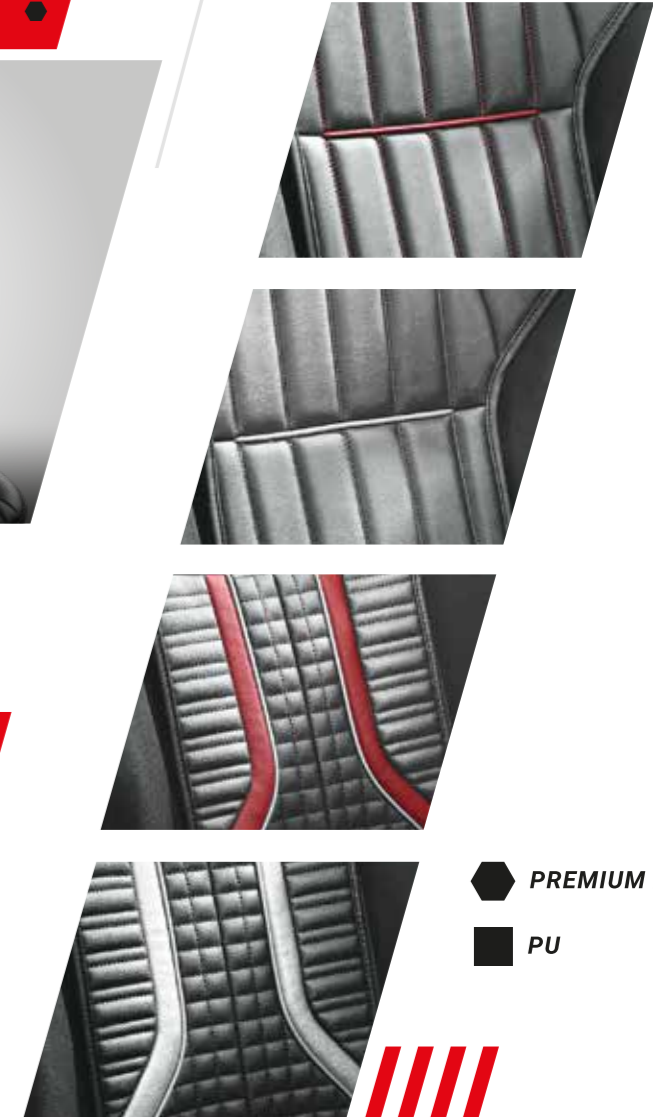

PREMIUM PU

PU

*Caution - non-side airbag seat covers cannot be installed on side airbag seats.

*Above shown door ambient light and illuminated door strip sill guard are for illustration purposes only.