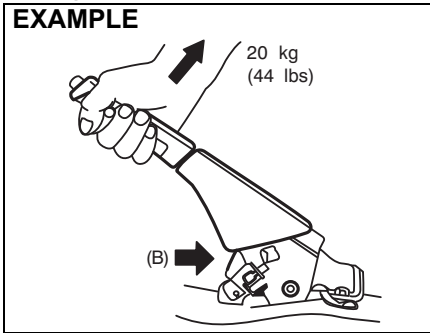

Parking brake

09-60A226A

**Ratchet tooth specification (B): 6th-9th
Lever pull force (I) : 200N (20 kg)**

Check the parking brake for proper adjustment by counting the number of clicks made by the ratchet teeth as you slowly pull up on the parking brake lever to the point of full engagement. The parking brake lever should stop between the specified ratchet teeth and the rear wheels should be securely locked. If the parking brake is not properly adjusted or the brakes drag after the lever has been fully released, have the parking brake inspected and/or adjusted by your Maruti Suzuki authorized workshop.