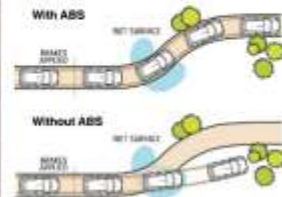

A whole new sense of SAFETY

You want to sail through every journey while keeping your peace of mind. To ensure the same, the whole new Dore comes with a standard safety package across all its variants. Advanced features like the Suzuki HEARTECT Platform and dual airbags make the Dore safe for you and your loved ones. Because, safety always comes first.

HEARTECT Platform for a safe and sturdy drive

- Efficiently absorbs collision impact
- Enhanced rigidity and crash safety

ISOFix (child seat restraint system)

- Anchorages that restrain the child seat

Dual Airbags for extra protection

ABS with EBD to always keep you on-track

- Prevents skidding during braking
- Helps attain minimum stopping distance