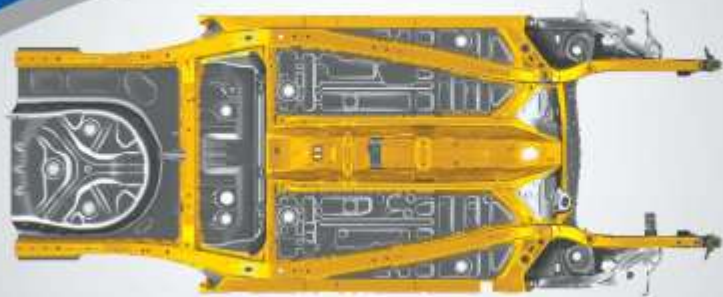

A whole new sense of SAFETY

You want to sail through every journey while keeping your peace of mind. To ensure the same, the whole new Dore comes with a standard safety package across all its variants. Advanced features like the Suzuki HEARTECT Platform and dual airbags make the Dore safe for you and your loved ones. Because, safety always comes first.

HEARTECT Platform for a safe and sturdy drive

- Efficiently absorbs collision impact
- Enhanced rigidity and crash safety

ISOFix (child seat restraint system)

- Anchorages that restrain the child seat

Dual Airbags for extra protection

ABS with EBD to always keep you on-track

- Prevents skidding during braking
- Helps attain minimum stopping distance