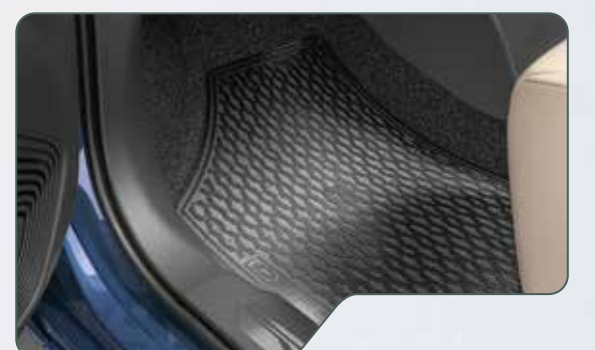

CHARCOAL GREY MAT
75901M55U20 | ₹ 1 390