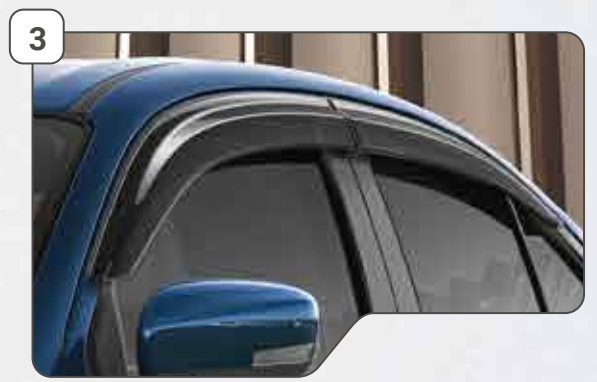

Chromico™

PACKAGE

990J0M55UTE-040 (Z+/Z/V) | ₹ 26 500

990J0M55UTE-030 (L) | ₹ 32 500

*Other Packages Available (Chromico Package 2):

990J0M55UTE-020 (Z+/Z/V) | ₹ 29 000

990J0M55UTE-010 (L) | ₹ 34 500

Accessories Included in Chromico Package 2:

Upper Grille Garnish, Front Underbody Spoiler - Midnight Black + Chrome Insert, Door Visor, Body Side Moulding - Midnight Black + Chrome Insert Rear Windshield Spoiler - Midnight Black, Rear Underbody Spoiler - Midnight Black + Chrome Insert, All Weather 3D Mat, Stainless Steel Door Sill Guard Interior Styling Kit - Classic Birch, Sunbeam Highlight Silver Lining Seat Cover (Z+/Z/V)

For more details on accessories included in above mentioned packages, contact nearest authorized dealership.

DOOR VISOR