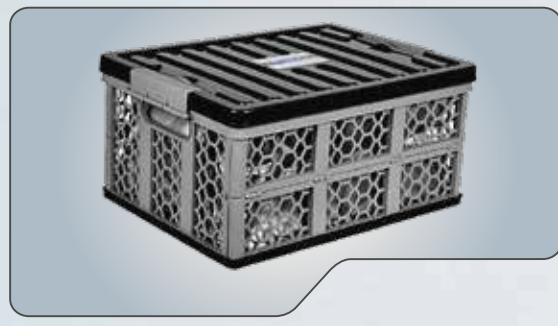

# LIFESTYLE ACCESSORIES

**TRUNK ORGANIZER**  
990J0M999L8-040 | ₹ 1 290

**HARD BOX TRUNK ORGANIZER**  
990J0M999L8-190 | ₹ 1 399

**NECK CUSHION - BEIGE**  
990J0M999L2-110 | ₹ 920

**BACK CUSHION - BEIGE**  
990J0M999L2-180 | ₹ 1 070