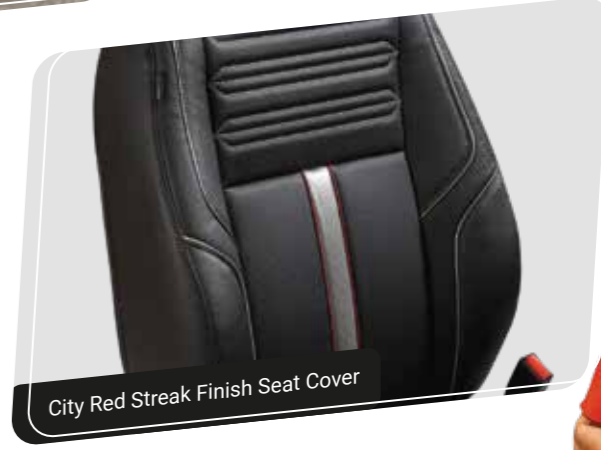

City Red Streak Finish Seat Cover

Interior Styling Kit - Adventure Wood

Red Beam Designer Mat

METROSCAPE™ PACKAGE

Kick in with your Urban Stylish attitude that turns your Hot and Techy Brezza into an active and stylish look with sporty and dynamic design elements that comes with this modern and sporty themed package.