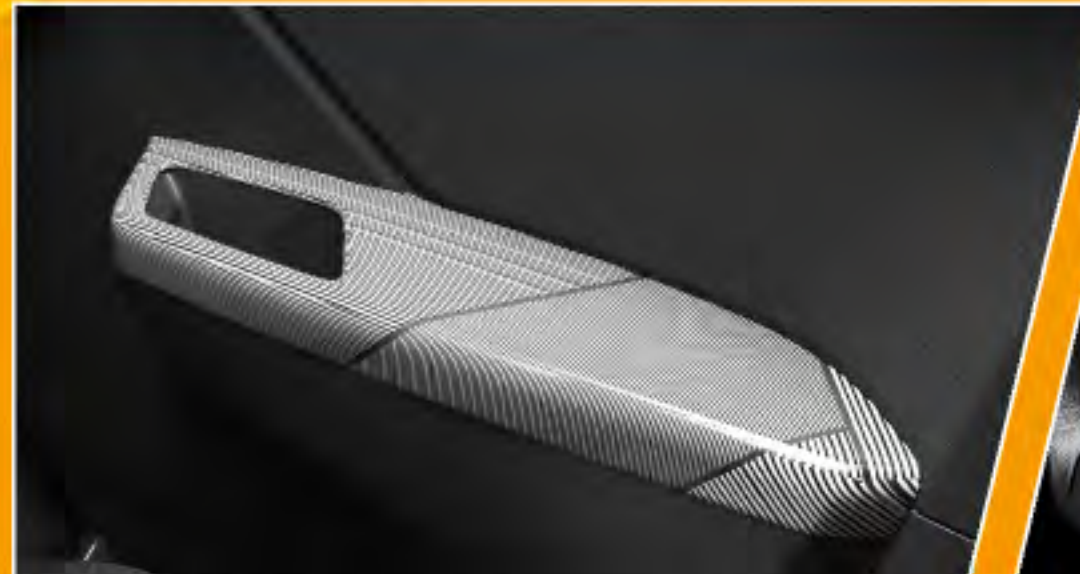

INTERIOR STYLING KIT
SILVER (AMT) - 990J0M53TPJ-040 ₹ 7 190
SILVER (MT) - 990J0M53TPJ-030 ₹ 7 190