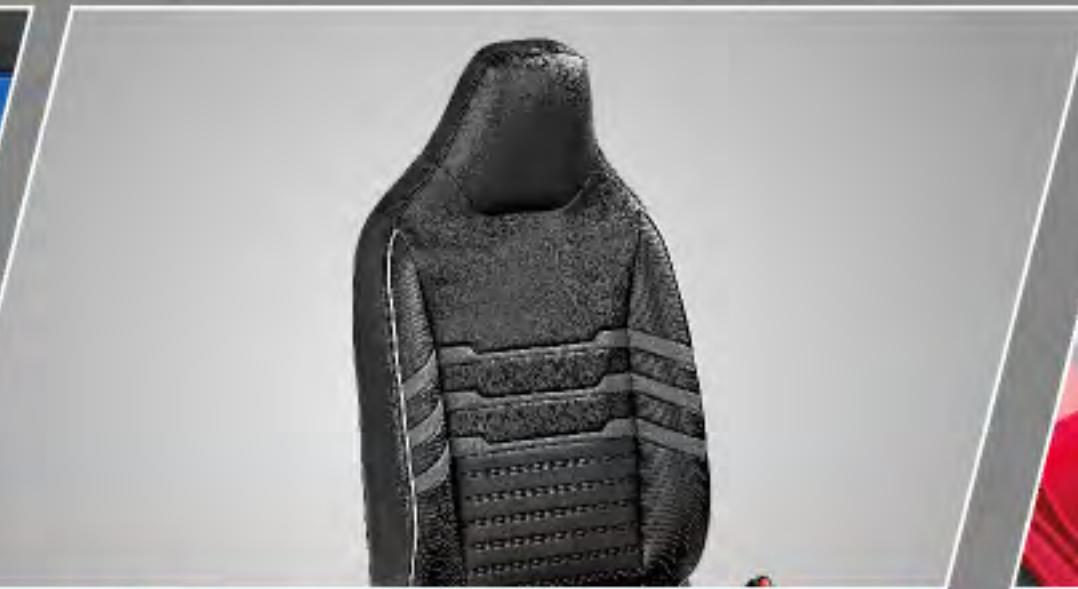

SILVER LINING QUILTED FINISH SEAT COVER