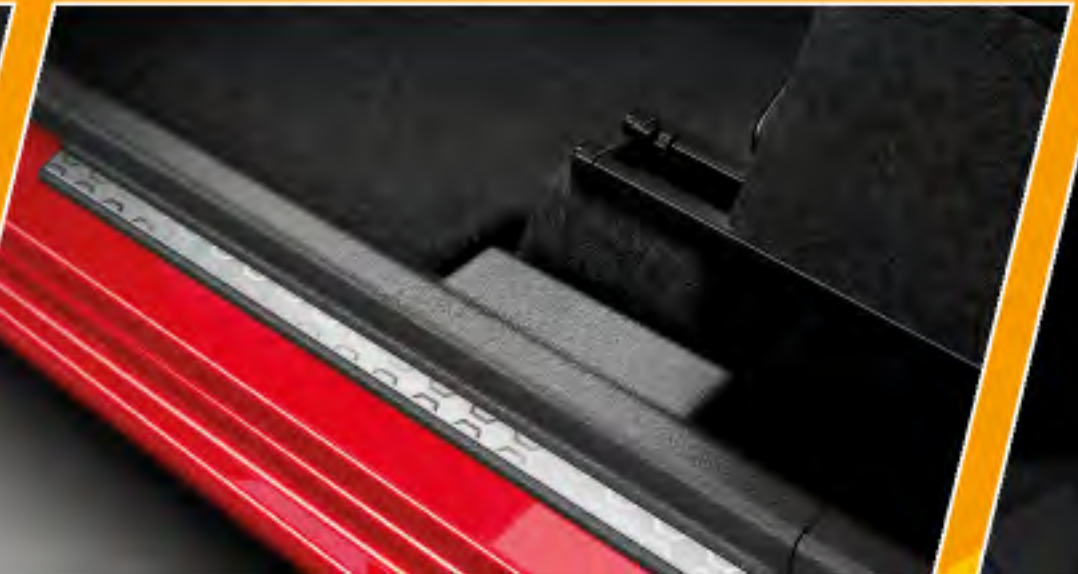

DOOR SILL GUARD - HONEYCOMB
990J0M53TP6-010 ₹ 525