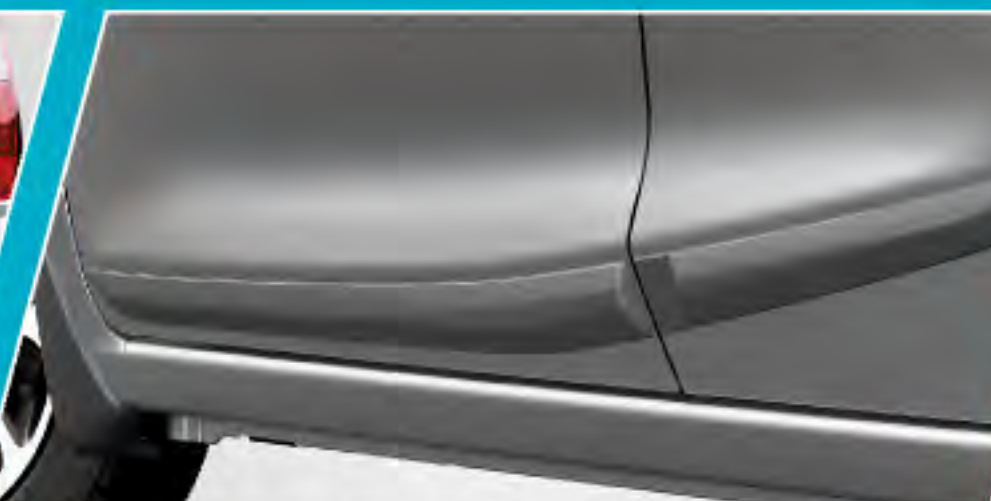

BODY SIDE MOULDING METALLIC GREY
990J0M53T01-020 ₹ 1 690