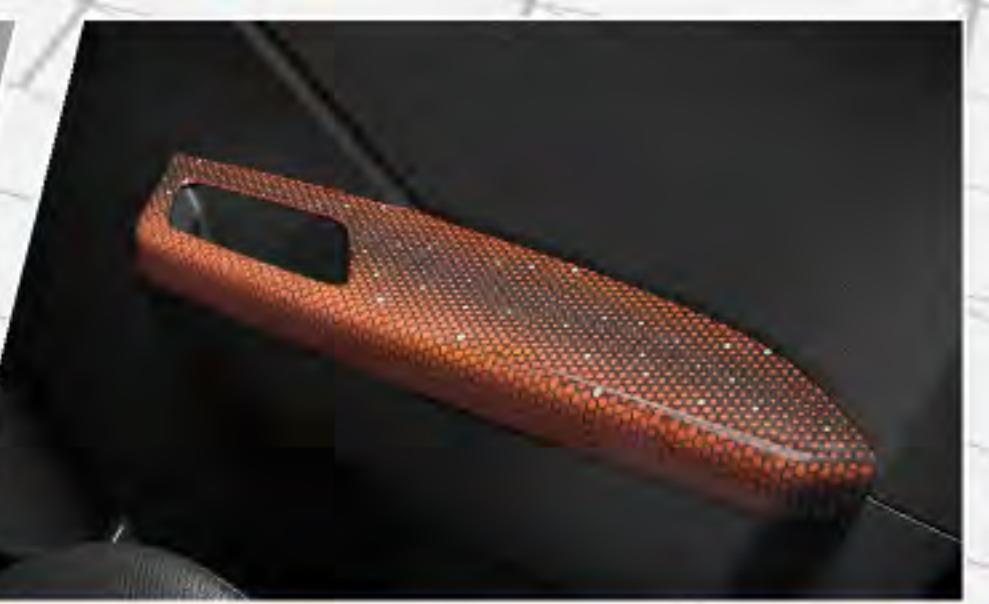

INTERIOR STYLING KIT - ORANGE

*Other accessories included in the package - Body Side Moulding - Midnight Black, Door Visor - Smoke Grey, Designer Mat, Number Plate Garnish, Door Sill Guard - Honeycomb, Rear Upper Spoiler - Midnight Black, Steering Cover and 3D Boot Mat. *Front Bumper Garnish + DRL - Paprika Orange and Rear Upper Spoiler - Grey have been shown for visualization purpose.