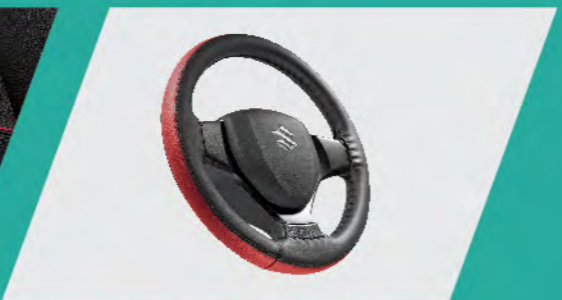

STEERING WHEEL COVER
COLOUR OPTIONS ■ RED
■ BLUE
■ WHITE